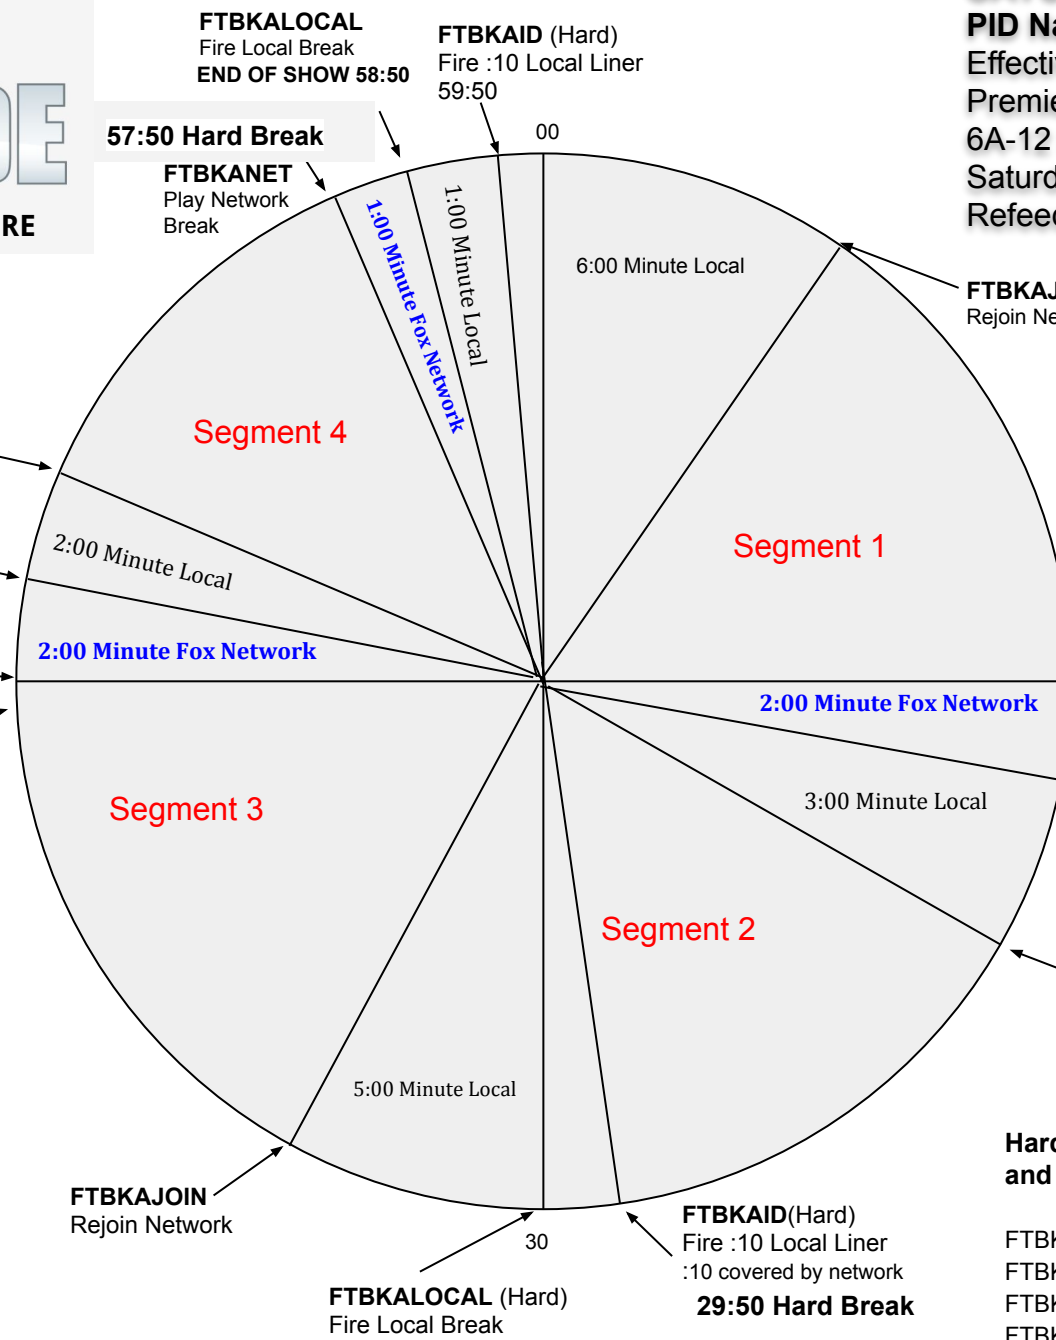

BRIAN KILMEADE SHOW

SATURDAY ENCORE

SATURDAY CLOCK

PID Name: FT Kilmeade SAT
 Effective August 31, 2020
 Premiere XDS PRO4-P Satellite
 6A-12 PM Eastern/ 3A-9 AM PT
 Saturday Refeed (Hours 9A-12P ET)
 Refeed of previous 3 hours.

FTBKAJoin
Rejoin Network

FTBKALocal
Fire Local Break

FTBKANET
Play Network Break

FTBKAID(Floating)
Fire :10 Local Liner
:10 covered by network

For Technical Assistance Call
 Fox News Radio Master Control
 212-301-5860
 Premiere Network Operations Center
 (800) 276-4431
 Technical Info
<http://engineering.premiereradio.com>

Programming Schedule:
 PLEASE CALL AFFILIATE SALES
 212-301-5439

06:00- Hard Start

FTBKAJoin
Rejoin Network

FTBKAID(Floating)
Fire :10 Local Liner
:10 covered by network

FTBKANET
Play Network Break

FTBKALocal
Fire Local Break

FTBKAJoin
Rejoin Network

FTBKAID(Hard)
Fire :10 Local Liner
:10 covered by network
29:50 Hard Break

FTBKALocal (Hard)
Fire Local Break

Hard outs for Local Breaks at 29:50 and 58:50. Other breaks float.

FTBKALocal = fires local break.
 FTBKAJoin = local streaming start.
 FTBKAID = fires local :10 liner.
 FTBKANET = local streaming stop.